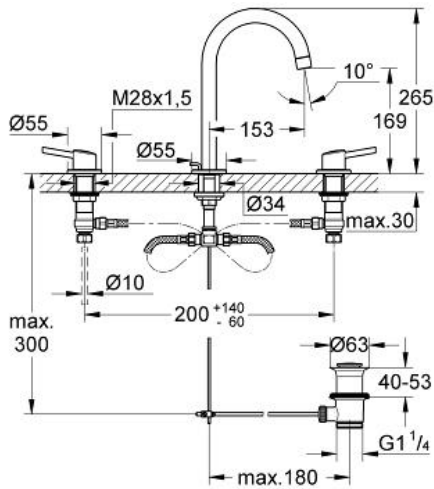

CONCETTO  
 Three-hole basin mixer 1/2" L-Size  
 MODEL # 20216001

Pure Freude  
 an Wasser

**Product Description:**  
**CONCETTO**  
 Three-hole basin mixer 1/2"  
 L-Size

**Standard Specification:**  
 ceramic headpart  
**GROHE StarLight** chrome finish  
**GROHE QuickFix** installation system  
 with centering support  
 spout with mousseur  
 pop-up waste set 1 1/4"  
 pressure-proof, flexible connection hoses  
 between spout and side valves