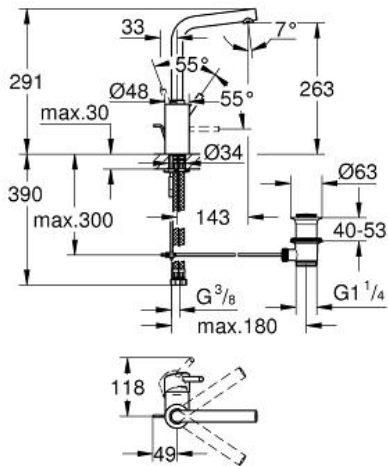

CONCETTO  
Single-lever basin mixer 1/2" L-Size  
MODEL # 23739001

Pure Freude  
an Wasser

GROHE

**Product Description:**

**CONCETTO**  
Single-lever basin mixer 1/2"  
L-Size

**Standard Specification:**

monobloc installation  
metal lever  
**GROHE SilkMove** 35 mm ceramic cartridge  
adjustable flow rate limiter  
**GROHE StarLight** chrome finish  
**GROHE EcoJoy** mousseur 5.7 l/min  
**GROHE QuickFix** installation system  
swivel spout with stop restriction  
pop-up waste set 1 1/4"  
flexible connection hoses  
optional temperature limiter (46 375 000)  
**min. recommended pressure 1 bar**

**Color:**

□ 23739001 Chrome