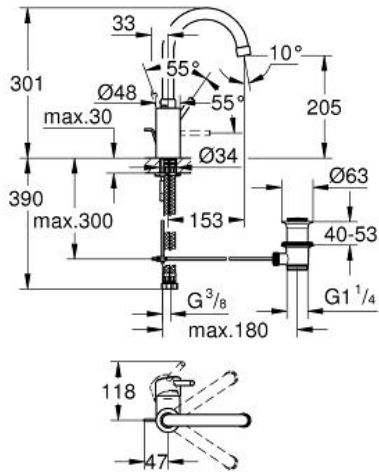

CONCETTO  
 Single-lever basin mixer 1/2" L-Size  
 MODEL # 32629001

Pure Freude  
 an Wasser

**Product Description:**  
**CONCETTO**  
 Single-lever basin mixer 1/2"  
 L-Size

**Standard Specification:**  
 monobloc installation  
 metal lever  
 covered lever fixing  
**GROHE SilkMove** 35 mm ceramic cartridge  
 adjustable flow rate limiter  
**GROHE StarLight** chrome finish  
**GROHE QuickFix** installation system  
 mousseur  
 swivel tubular spout with stop limiter  
 pop-up waste set 1 1/4"  
 flexible connection hoses  
 optional temperature limiter (46 375 000)

**Color:**  
 32629001 Chrome