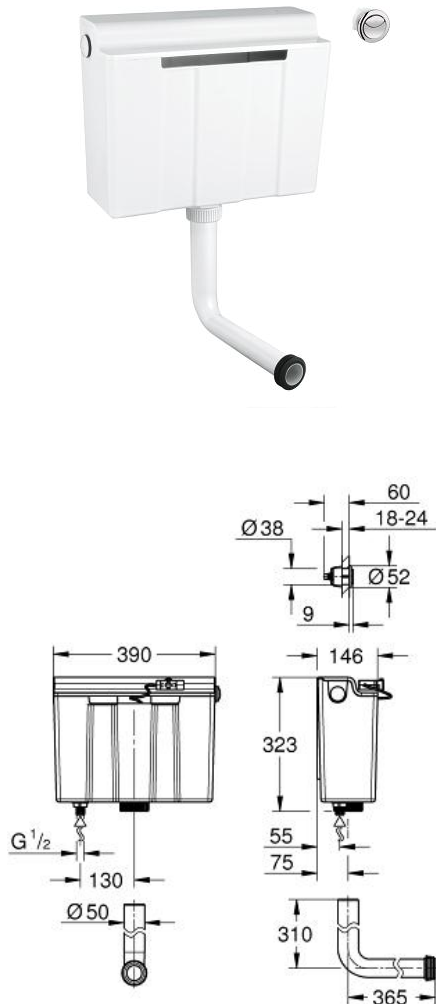

Concealed flushing cistern

MODEL # 39053000

Pure Freude
an Wasser

GROHE

Product Description:

Concealed flushing cistern

Standard Specification:

6 l / 3 l

Dual Flush

water supply from bottom

min. recommended pressure 0.2 bar

includes:

mechanical round push button actuation Ø 50 mm with Eco button

mechanical actuation from front, top, left or right

for walls 18 -24 mm thickness

bowden cable 0.5 m length

for more flexibility in push button position

fixing brackets

flush pipe

WC inlet connector

GROHE StarLight chrome finish

GROHE EcoJoy technology for less water and perfect flow

Color: