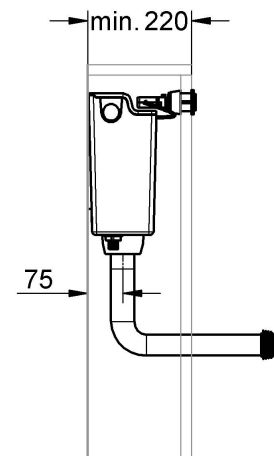

39 053

39 054

39 055

39 056

39 057

Design + Engineering GROHE Germany

99.0183.031/ÄM 230028/04.14

GROHE

ENJOY WATER®