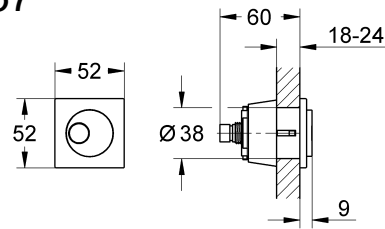

39 053

39 054

39 055

39 056

39 057

Design + Engineering GROHE Germany

99.0183.031/ÄM 230028/04.14

GROHE

ENJOY WATER®