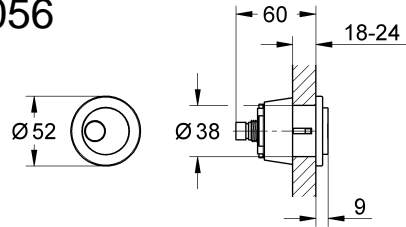

39 053

39 054

39 055

39 056

39 057

Design + Engineering GROHE Germany

99.0183.031/ÄM 230028/04.14

GROHE

ENJOY WATER®