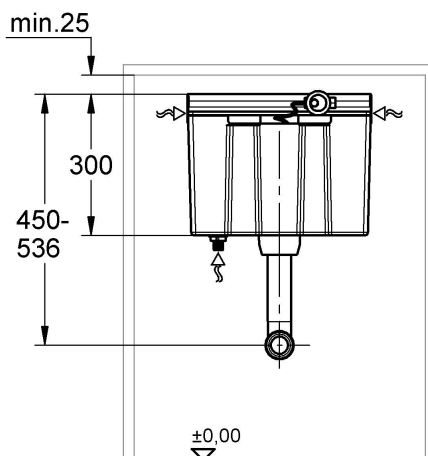

39 053

39 054

39 055

39 056

39 057

Design + Engineering GROHE Germany

99.0183.031/ÄM 230028/04.14

GROHE

ENJOY WATER®