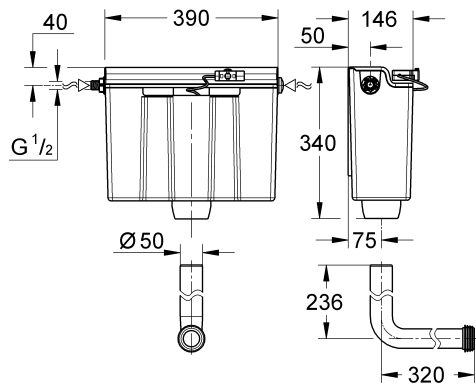

39 053

39 054

39 055

39 056

39 057

Design + Engineering GROHE Germany

99.0183.031/ÄM 230028/04.14

GROHE

ENJOY WATER®