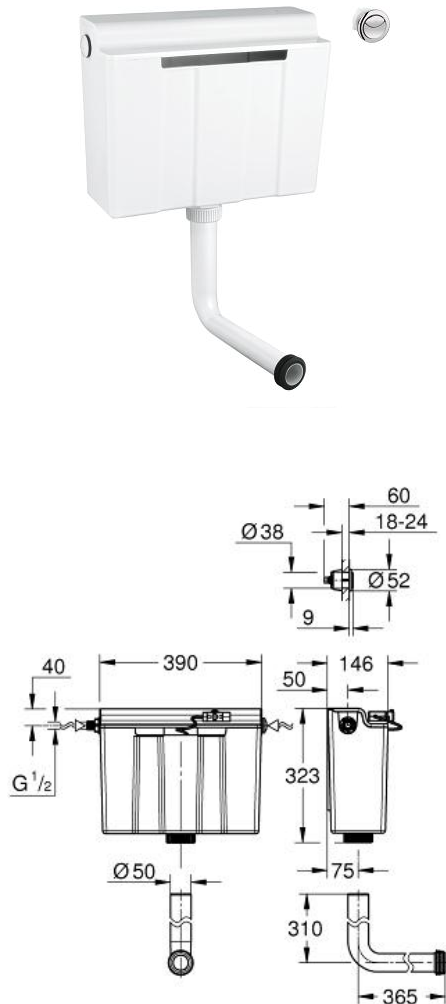

Concealed flushing cistern

MODEL # 39054000

Pure Freude
an Wasser

GROHE

Product Description:

Concealed flushing cistern

Standard Specification:

6 l / 3 l

Dual Flush

min. recommended pressure 0.2 bar

includes:

mechanical round push button actuation Ø 50 mm with Eco button

mechanical actuation from front, top, left or right for walls 18 -24 mm thickness

bowden cable 0.5 m length

for more flexibility in push button position

fixing brackets

flush pipe

WC inlet connector

GROHE StarLight chrome finish

GROHE EcoJoy technology for less water and perfect flow

Color:

□ 39054000