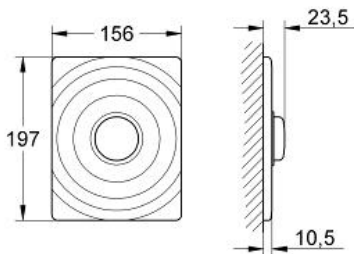

SURF
Flush plate
MODEL # 37069000

Pure Freude
an Wasser

GROHE

Product Description:

SURF
Flush plate

Standard Specification:
for vertical installation
for horizontal installation only
for concealed flush valve 6 - 9 l
brass
push button actuation
fixing frame
hidden fixing screws
GROHE StarLight chrome finish