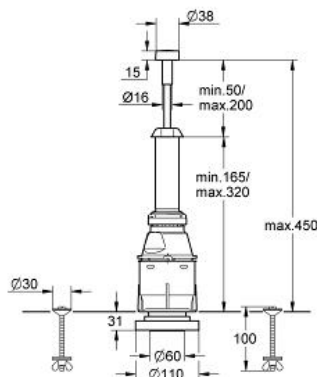

Servo discharge valve

MODEL # 37088PI0

Pure Freude
an Wasser

GROHE

Product Description:

Servo discharge valve

Standard Specification:

interruptible flush cycle
with short discharge valve housing
decide for maintenance opening
and complete before installation
escutcheon
push button for lid holes \varnothing 16 - 35 mm
GROHE Fresh retrofit set:
enables access to concealed cistern
to add a cleaning tablet
(chlorine free tablets only)