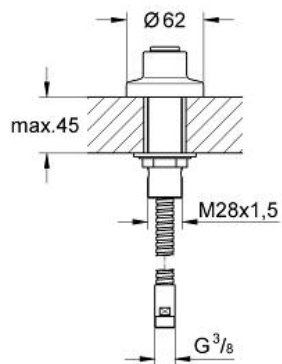

# Pull-out shower

MODEL # 27151000

Pure Freude  
an Wasser

**GROHE**

#### Standard Specification:

for bath rim installation and under  
tiled surround

Lead-through for shower hose  
shower hose 1/2" x 3/8",  
2000 mm (28 158 000)

**The pull-out shower assembly can be  
combined with all hand showers**