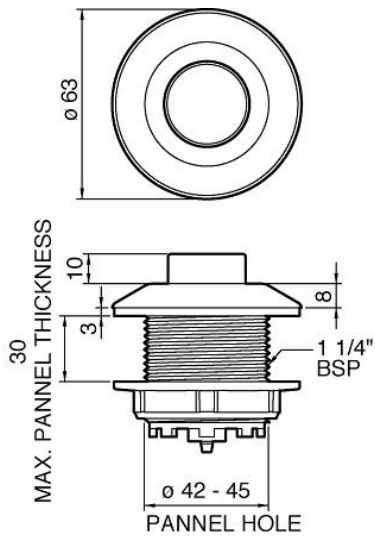

Air button

MODEL # 38496000

Pure Freude
an Wasser

GROHE

Product Description:

Air button

Standard Specification:

air button 63 mm dia.
with 750 mm air hose
for panel thickness up to 30 mm
only for use with a removable shelf
/ panel