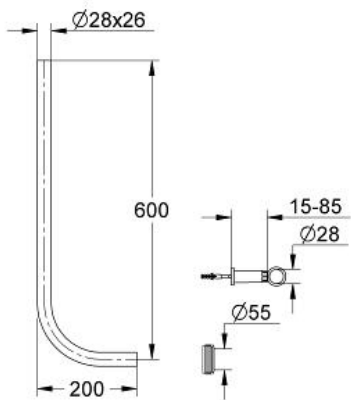

Flush pipe
MODEL # 37107000

Pure Freude
an Wasser

GROHE

Product Description:

Flush pipe

Standard Specification:

for WC flush valve

$\varnothing 28 \times 26$ mm

600 x 200 mm

brass

flush pipe fixing device

for distance to the wall from 15 - 85 mm
connector

Color:

37107000 Chrome