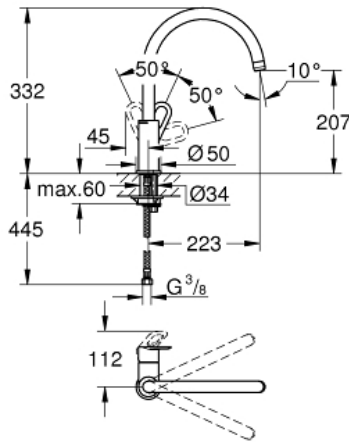

BAULOOP
 Single-lever sink mixer 1/2"
 MODEL # 31368000

Pure Freude
 an Wasser

Product Description:
BAULOOP
 Single-lever sink mixer 1/2"

Standard Specification:
 high spout
 monobloc installation
GROHE StarLight finish
 GROHE Longlife 28 mm ceramic cartridge
 spout with mousseur
 swivel tubular spout
 swivel area 360°
 flexible connection hoses
 rapid installation system
Min. recommended pressure 1.0 bar

Color:
 31368000 Chrome