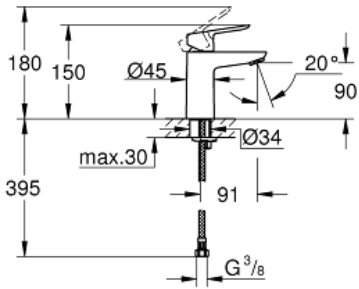

BAUEDGE  
 Basin mixer 1/2" S-Size  
 MODEL # 23330000

Pure Freude  
 an Wasser

**Product Description:**  
**BAUEDGE**  
 Basin mixer 1/2"  
 S-Size

**Standard Specification:**  
 monobloc installation  
 metal lever  
 GROHE Longlife 28 mm ceramic cartridge  
**GROHE StarLight** chrome finish  
**GROHE EcoJoy** mousseur 5.7 l/min  
 rapid installation system  
 smooth body  
 flexible connection hoses