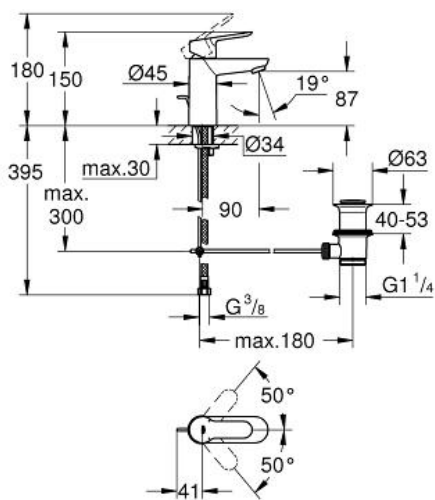

BAUEDGE
 Basin mixer 1/2" S-Size
 MODEL # 23356000

Pure Freude
 an Wasser

Product Description:

BAUEDGE
 Basin mixer 1/2"
 S-Size

Standard Specification:

monobloc installation
 metal lever
 GROHE Longlife 28 mm ceramic cartridge
GROHE StarLight chrome finish
GROHE EcoJoy mousseur 5.7 l/min
 rapid installation system
 metal pop up waste set
 flexible connection hoses

Color:

□ 23356000 Chrome