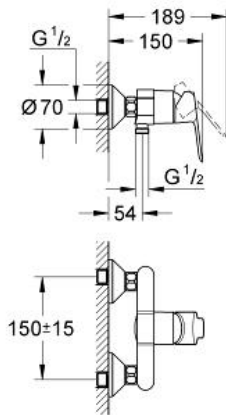

BAUEDGE
 Single-lever shower mixer 1/2"
 MODEL # 23333000

Pure Freude
 an Wasser

Product Description:
BAUEDGE
 Single-lever shower mixer 1/2"

Standard Specification:
 wall or deck mounted
 metal lever
 GROHE Longlife 46 mm ceramic cartridge
GROHE StarLight chrome finish
 adjustable flow rate limiter
 shower bottom outlet 1/2" with
 integrated non return-valve
 S-unions, metal wall escutcheon
 protected against backflow
 optional temperature limiter (46 308 000)