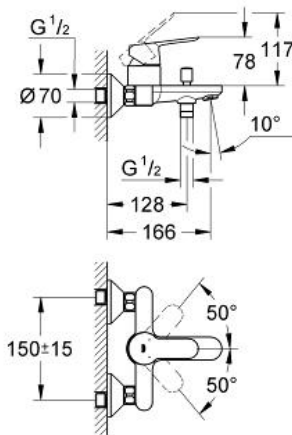

BAUEDGE
Single-lever bath/shower mixer
1/2"

MODEL # 23334000

Pure Freude
an Wasser

GROHE

Product Description:

BAUEDGE

Single-lever bath/shower mixer 1/2"

Standard Specification:

wall or deck mounted

metal lever

GROHE Longlife 46 mm ceramic cartridge

GROHE StarLight chrome finish

adjustable flow rate limiter

automatic diverter: bath/shower

spout with mousseur

shower bottom outlet 1/2" with

integrated non return-valve

S-unions, metal wall escutcheon

protected against backflow

optional temperature limiter (46 308 000)

Color:

□ 23334000 Chrome