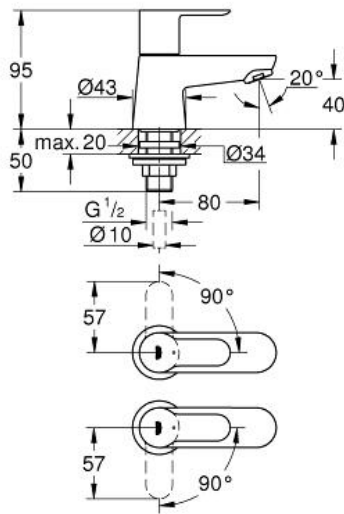

BAUEDGE
 Basin tap 1/2"
 MODEL # 2042100M

Pure Freude
 an Wasser

Product Description:

BAUEDGE
Basin tap 1/2"

Standard Specification:

metal lever
 ceramic headpart
GROHE StarLight chrome finish
GROHE EcoJoy technology for less water and perfect flow
 mousseur
2 pieces