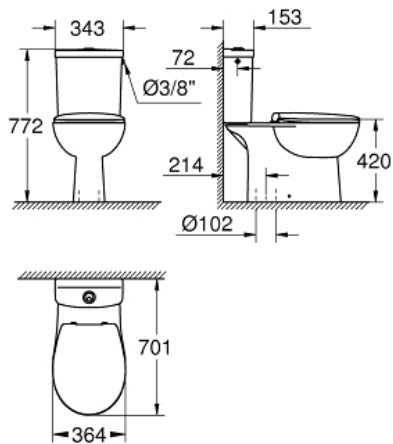

BAU CERAMIC
Bundle close coupled WC
MODEL # 39346000

Pure Freude
an Wasser

GROHE

Product Description:

BAU CERAMIC

Bundle close coupled WC

Standard Specification:

Consisting of:

Bau Ceramic floor standing toilet with vertical outlet (39 429 000)

wash down

rimless

vertical outlet

flush volume 6/3 l

including fixation set

vitreous China

Bau Ceramic exposed flushing cistern (39 437 000)

connection from the left/right hand side

including flushing set & button

vitreous China

Bau Ceramic WC seat (39 493 000)

with lid

soft close

quick release function

detachable

material: Duroplast

including fixation set

Color:

□ 39346000 alpine white