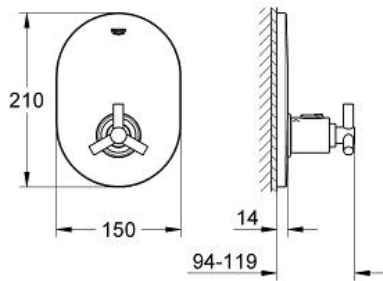

ATRIO
Trim for thermostatic shower valve
MODEL # 19392000

Pure Freude
an Wasser

GROHE

Product Description:

ATRIO

Trim for thermostatic shower valve

Standard Specification:

set for final installation for
35 050 000

without concealed body

GROHE StarLight chrome finish

GROHE SafeStop safety button at 38°C

(calibration required)

covered fixing

with Ypsilon handle

Color:

□ 19392000 Chrome