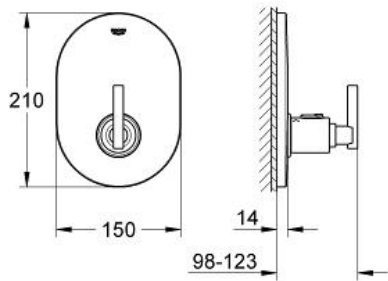

ATRIO  
Trim for thermostatic shower valve  
MODEL # 19396000

Pure Freude  
an Wasser

GROHE

**Product Description:**

**ATRIO**

**Trim for thermostatic shower valve**

**Standard Specification:**

set for final installation for  
35 050 000

**without concealed body**

**GROHE StarLight** chrome finish

**GROHE SafeStop** safety button at 38°C

**( calibration required )**

covered fixing

with Jota handle

**Color:**

□ 19396000 Chrome