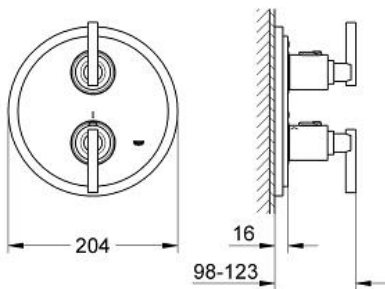

ATRIO
Thermostatic shower mixer
MODEL # 19398000

Pure Freude
an Wasser

GROHE

Product Description:

ATRIO

Thermostatic shower mixer

Standard Specification:

set for final installation for

GROHE Rapido T 35 500 000 / 35 050 000

without concealed body

GROHE StarLight chrome finish

GROHE SafeStop safety button at 38°C

(calibration required)

volume handle with **GROHE EcoButton**

(economy button with individually
adjustable economy stop)

covered fixing

with Jota handle

TMV2 compliant when used with 35 050 000

Color:

□ 19398000 Chrome