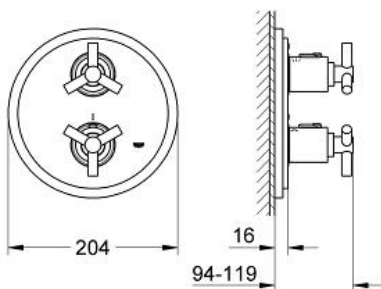

ATRIO

Thermostat with integrated 2-way diverter for bath or shower with more than one outlet

MODEL # 19395000

Pure Freude
an Wasser

GROHE

Product Description:

ATRIO

Thermostat with integrated 2-way diverter for bath or shower with more than one outlet

Standard Specification:

set for final installation for
35 050 000

without concealed body

GROHE StarLight chrome finish

GROHE SafeStop safety button at 38°C

(calibration required)

Aquadimmer with multiple function

shut off and flow control

diverter for 2 outlets

covered fixing

with Ypsilon handle

Color:

□ 19395000 Chrome