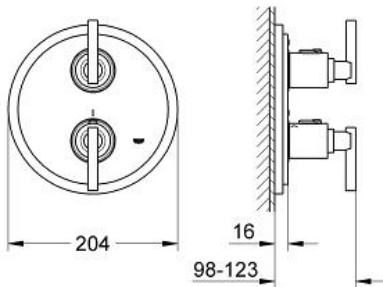

ATRIO

Thermostat with integrated 2-way diverter for bath or shower with more than one outlet

MODEL # 19399000

Pure Freude
an Wasser

GROHE
WAVE

Product Description:

ATRIO

Thermostat with integrated 2-way diverter for bath or shower with more than one outlet

Standard Specification:

set for final installation for
35 050 000

without concealed body

GROHE StarLight chrome finish

GROHE SafeStop safety button at 38°C

(calibration required)

Aquadimmer with multiple function
diverter for 2 outlets

- diverter: bath/shower, shut off and flow control
covered fixing
with Jota handle

Color:

□ 19399000 Chrome