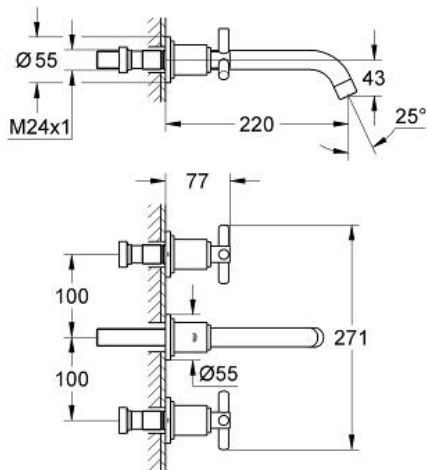

ATRIO
3-hole basin mixer M-Size
MODEL # 20387000

Pure Freude
an Wasser

GROHE

Product Description:

ATRIO
3-hole basin mixer
M-Size

Standard Specification:

wall or deck mounted
without concealed body
set for final installation for
32 706 000
with Ypsilon handle
valves hot/cold
with headparts 1/2" - 90°
GROHE StarLight chrome finish
centre distance 200 mm
projection 220 mm
min. recommended pressure 1 bar

Color:

□ 20387000 Chrome