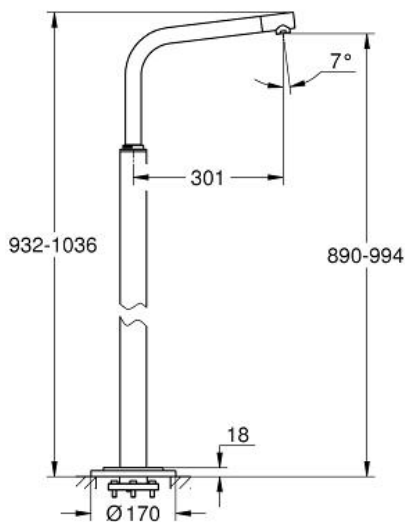

ATRIO  
Bath spout, floor mounted  
MODEL # 13228001

*Pure Freude  
an Wasser*

**GROHE**  

**Product Description:**

**ATRIO**

**Bath spout, floor mounted**

**Standard Specification:**

set for final installation for  
45 984 001

**without roughing-in-set**

projection 300 mm, 7°-spout  
swivelling  
mousseur

**GROHE StarLight** chrome finish

**Color:**

□ 13228001 Chrome