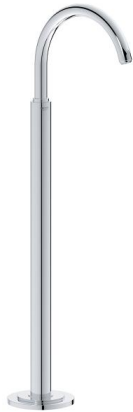

ATRIO  
Bath spout, floor mounted  
MODEL # 13216001

Pure Freude  
an Wasser

GROHE

**Product Description:**

**ATRIO**

**Bath spout, floor mounted**

**Standard Specification:**

set for final installation for  
45 984 001

**without roughing-in-set**

projection 300 mm

swivel tubular C-spout with mousseur

**GROHE StarLight** chrome finish

**Color:**

□ 13216001 Chrome