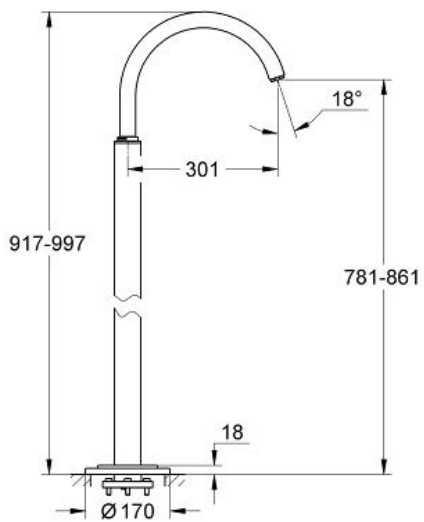

ATRIO  
Bath spout, floor mounted  
MODEL # 13216001

Pure Freude  
an Wasser

GROHE

**Product Description:**

**ATRIO**

**Bath spout, floor mounted**

**Standard Specification:**

set for final installation for  
45 984 001

**without roughing-in-set**

projection 300 mm

swivel tubular C-spout with mousseur

**GROHE StarLight** chrome finish

**Color:**

□ 13216001 Chrome