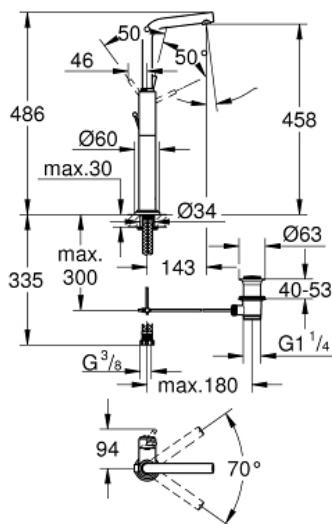

ATRIO
Basin mixer 1/2" XL-Size
MODEL # 32130001

Pure Freude
an Wasser

GROHE

Product Description:

ATRIO
Basin mixer 1/2"
XL-Size

Standard Specification:

monobloc installation
for free-standing basins
28 mm ceramic cartridge
with **GROHE SilkMove**
GROHE StarLight chrome finish
rapid installation system
swivel tubular 7° spout with mousseur
stop limiter
pop-up waste set 1 1/4"
flexible connection hoses

Color:

□ 32130001 Chrome