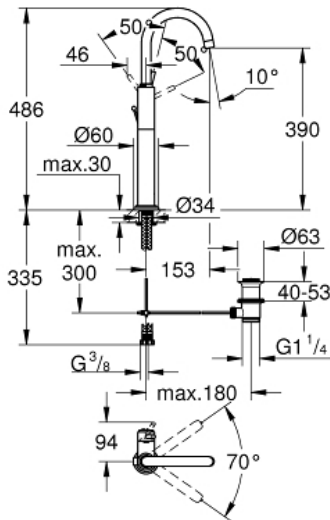

ATRIO
 Basin mixer 1/2" XL-Size
 MODEL # 32647001

Pure Freude
 an Wasser

Product Description:

ATRIO
 Basin mixer 1/2"
 XL-Size

Standard Specification:

- monobloc installation
- for free-standing basins**
- 28 mm ceramic cartridge
- with **GROHE SilkMove**
- GROHE StarLight** chrome finish
- rapid installation system
- swivel tubular C-spout with mousseur
- stop limiter
- pop-up waste set 1 1/4"
- flexible connection hoses

Color:

□ 32647001 Chrome