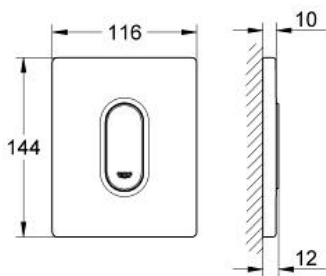

ARENA COSMOPOLITAN

Actuation plate

MODEL # 38857P00

Pure Freude
an Wasser

GROHE

Product Description:
ARENA COSMOPOLITAN
Actuation plate

Standard Specification:
manual activation for urinal
compatible with
Rapido U or Rapido UMB
116 x 144 mm
mechanical functional cartridge
flow pressure min 0.5 bar
operating pressure max 6 bar
1.0 - 6.0 adjustable
low noise (group II according to
German noise specification)
GROHE StarLight chrome finish