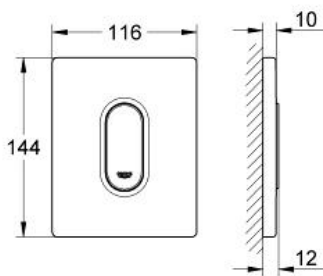

ARENA COSMOPOLITAN

Actuation plate

MODEL # 38857000

Pure Freude
an Wasser

GROHE

Product Description:
ARENA COSMOPOLITAN
Actuation plate

Standard Specification:
manual activation for urinal
compatible with
Rapido U or Rapido UMB
116 x 144 mm
mechanical functional cartridge
flow pressure min 0.5 bar
operating pressure max 6 bar
1.0 - 6.0 adjustable
GROHE StarLight chrome finish