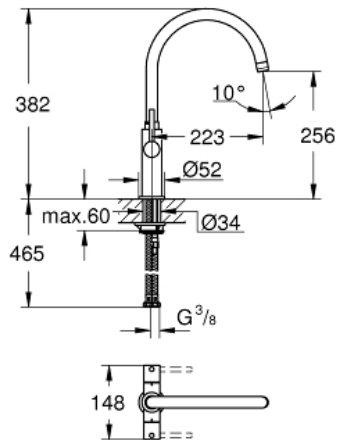

# Ambi Two handle sink mixer 1/2"

MODEL # 30190000

Pure Freude  
an Wasser

**GROHE**

### Ambi Two handle sink mixer 1/2"

#### Standard Specification:

monobloc installation  
**GROHE StarLight** finish  
ceramic headpart  
mousseur  
swivel tubular spout  
selectable swivel area : 0° / 150° / 360°  
with lever handles  
flexible connection hoses  
lever opens to the front, protecting the backsplash  
rapid installation system