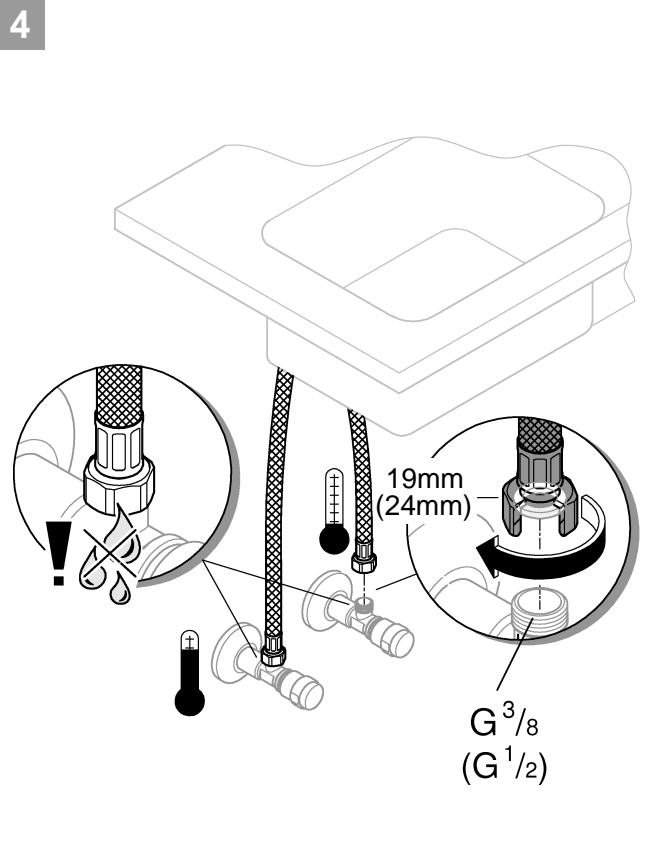

30 190

30 322
30 337

DIN 1988
DIN EN 806

1

2

3

4

		X
30 322	G ³ / ₈	06 574
30 337	G ¹ / ₂	48 174

* =

*19 017		13mm	
---------	--	------	--

A series of horizontal lines for writing, consisting of 20 evenly spaced lines that span the width of the page.

Pure Freude an Wasser

GROHE
WAVES

D

+49 571 3989 333
helpline@grohe.de