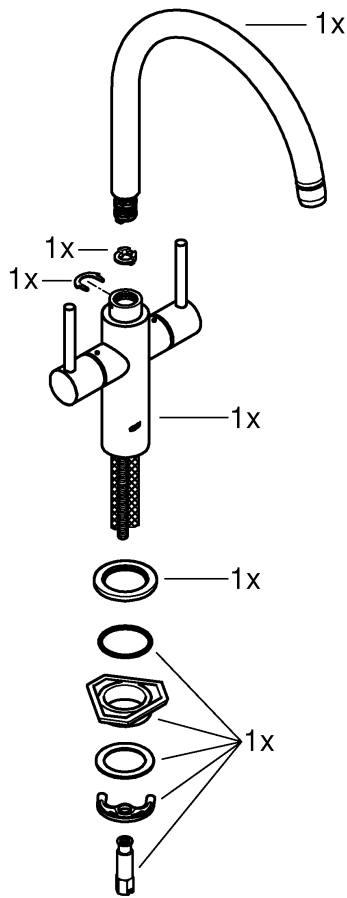

30 190

30 322
30 337

DIN 1988
DIN EN 806

1

2

3

4

		X
30 322	G ³ / ₈	06 574
30 337	G ¹ / ₂	48 174

* =

*19 017		13mm	
---------	--	------	--

A series of horizontal lines for writing, consisting of 20 evenly spaced lines that span the width of the page.

Pure Freude an Wasser

GROHE
WAVES

D

+49 571 3989 333
helpline@grohe.de