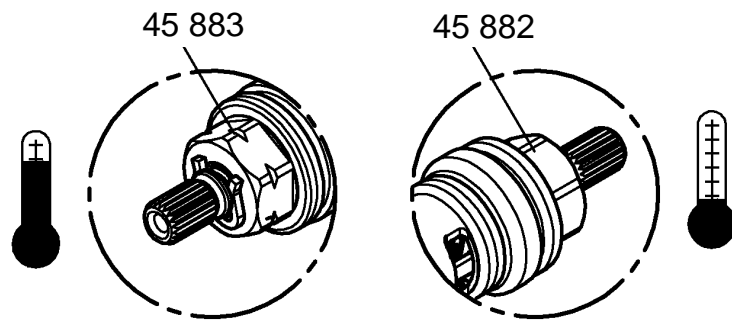

30 190

30 322
30 337

DIN 1988
DIN EN 806

1

2

3

4

		X
30 322	G ³ / ₈	06 574
30 337	G ¹ / ₂	48 174

* =

*19 017		13mm	
---------	--	------	--

A series of horizontal lines for writing, consisting of 20 evenly spaced lines that span the width of the page.

Pure Freude an Wasser

GROHE
WAVES

D

+49 571 3989 333
helpline@grohe.de