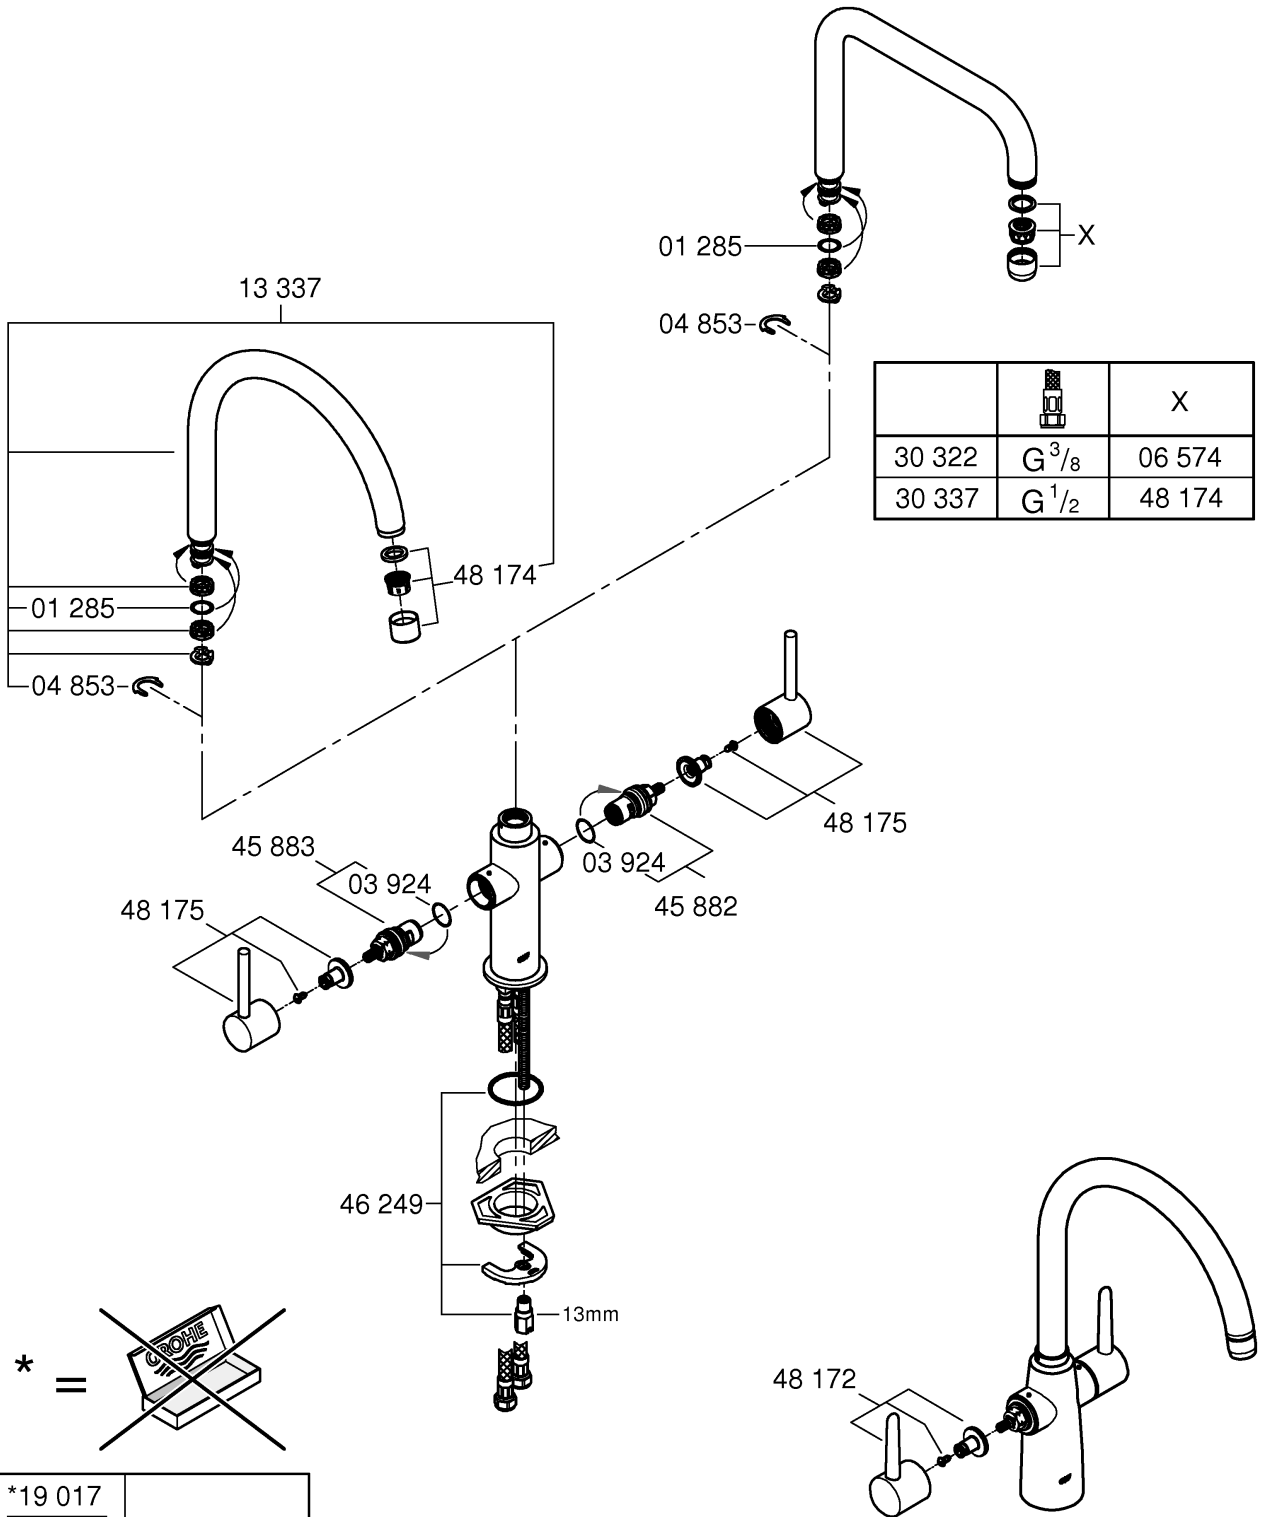

30 190

30 322
30 337

DIN 1988
DIN EN 806

1

2

3

4

		X
30 322	G ³ / ₈	06 574
30 337	G ¹ / ₂	48 174

* =

*19 017		13mm	
---------	--	------	--

A series of horizontal lines for writing, consisting of 20 evenly spaced lines that span the width of the page.

Pure Freude an Wasser

GROHE
WAVES

D

+49 571 3989 333
helpline@grohe.de