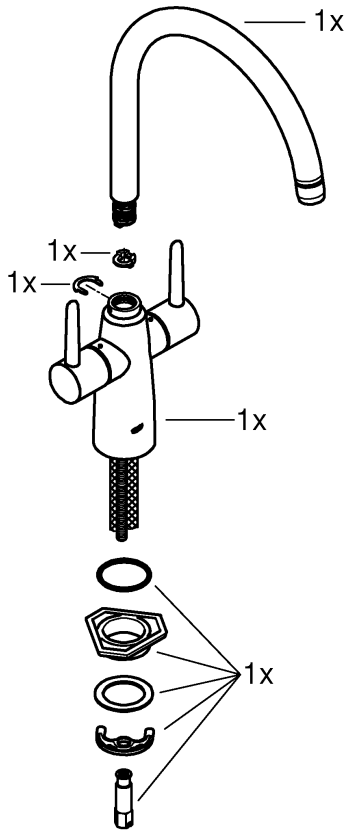

30 190

30 322
30 337

DIN 1988
DIN EN 806

1

2

3

4

		X
30 322	G ³ / ₈	06 574
30 337	G ¹ / ₂	48 174

* =

*19 017		13mm	
---------	--	------	--

A series of horizontal lines for writing, consisting of 20 evenly spaced lines that span the width of the page.

Pure Freude an Wasser

GROHE
WAVES

D

+49 571 3989 333
helpline@grohe.de