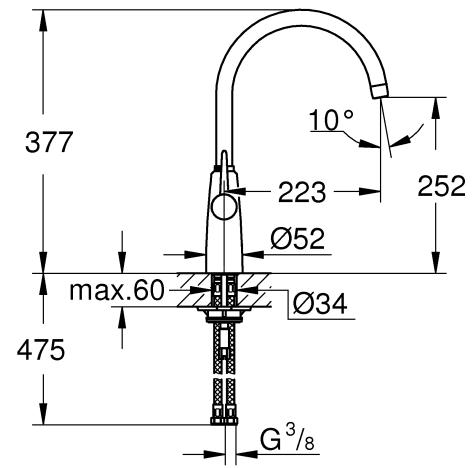

Ambi Cosmopolitan

30 322

Ambi Cosmopolitan

30 337

Ambi Cosmopolitan

30 190

Ambi

30 189

1

2

3

3 - 4

5

6

7