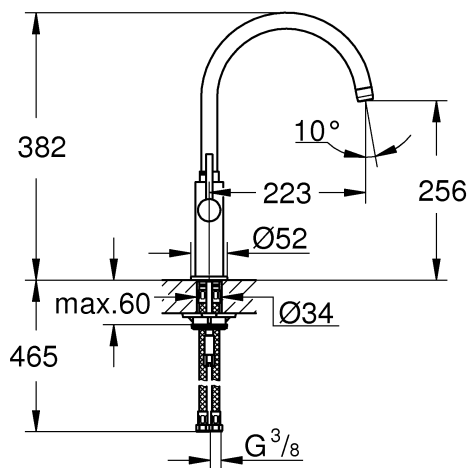

Ambi Cosmopolitan