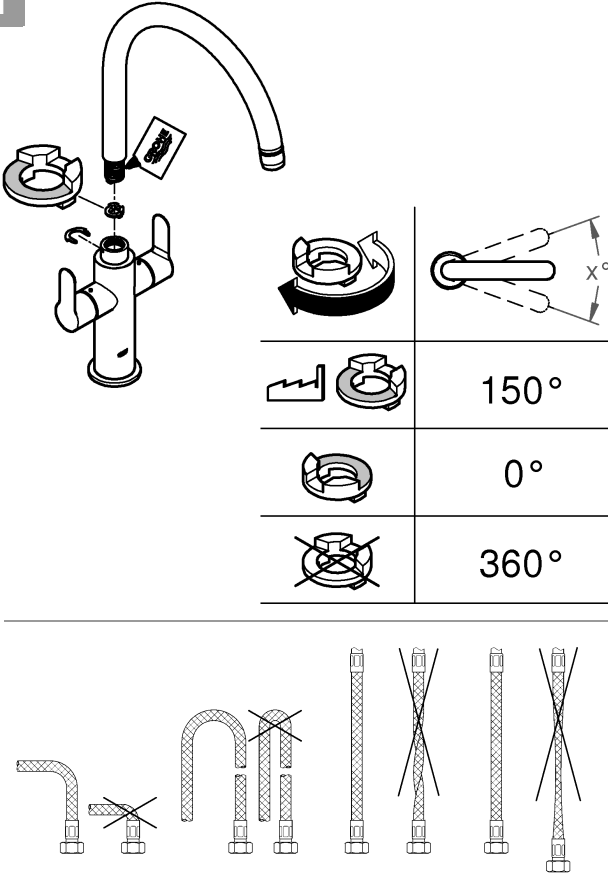

30 190

30 322
30 337

DIN 1988
DIN EN 806

1

2

3

4

		X
30 322	G ³ / ₈	06 574
30 337	G ¹ / ₂	48 174

* =

*19 017		13mm	
---------	--	------	--

A series of horizontal lines for writing, consisting of 20 evenly spaced lines that span the width of the page.

Pure Freude an Wasser

GROHE
WAVES

D

+49 571 3989 333
helpline@grohe.de