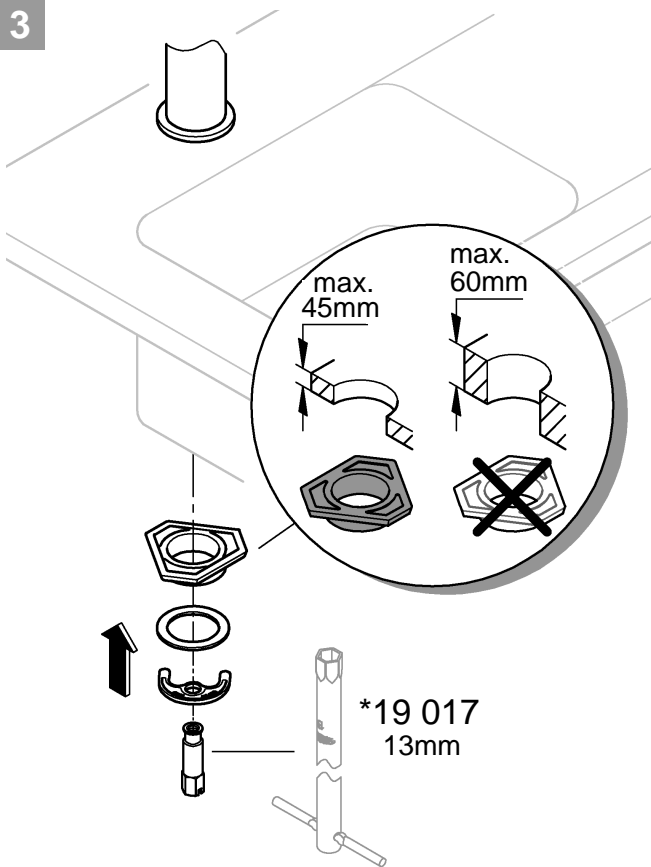

30 190

30 322
30 337

DIN 1988
DIN EN 806

1

2

3

4

		X
30 322	G ³ / ₈	06 574
30 337	G ¹ / ₂	48 174

* =

*19 017		13mm	
---------	--	------	--

A series of horizontal lines for writing, consisting of 20 evenly spaced lines that span the width of the page.

Pure Freude an Wasser

GROHE
WAVES

D

+49 571 3989 333
helpline@grohe.de