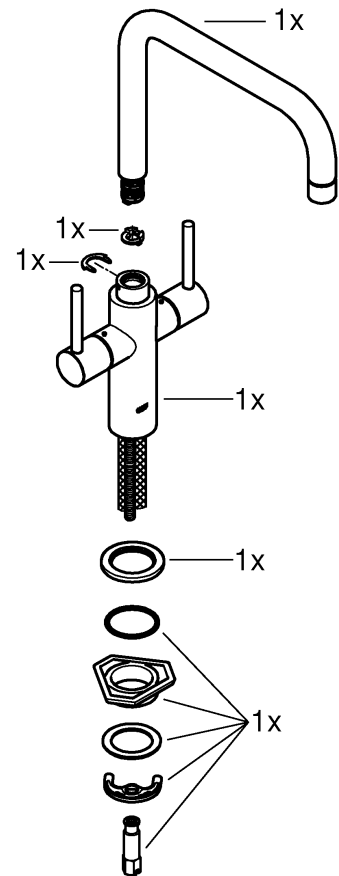

30 190

30 322
30 337

DIN 1988
DIN EN 806

1

2

3

4

		X
30 322	G ³ / ₈	06 574
30 337	G ¹ / ₂	48 174

* =

*19 017		13mm	
---------	--	------	--

A series of horizontal lines for writing, consisting of 20 evenly spaced lines that span the width of the page.

Pure Freude an Wasser

GROHE
WAVES

D

+49 571 3989 333
helpline@grohe.de