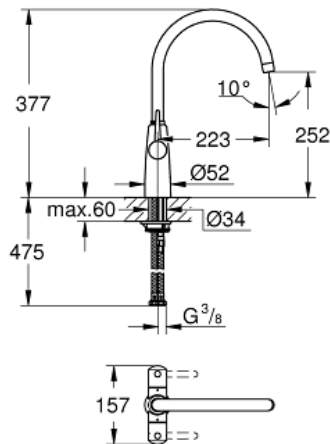

AMBI  
Ambi Two handle sink mixer 1/2"  
MODEL # 30189000

Pure Freude  
an Wasser

GROHE

**Product Description:**

**AMBI**

**Ambi Two handle sink mixer 1/2"**

**Standard Specification:**

monobloc installation

**GROHE StarLight** finish

ceramic headparts 1/2", 90°

mousseur

swivel tubular spout

selectable swivel area : 0° / 150° / 360°

with lever handles

lever opens to the front, protecting the backsplash

flexible connection hoses

rapid installation system

**min. recommended pressure 0.4 bar**

**Color:**

□ 30189000 Chrome