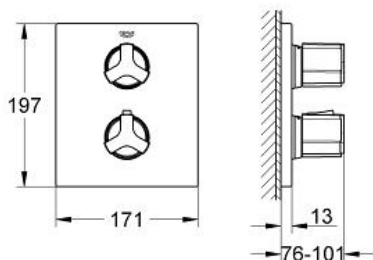

ALLURE

Thermostat with integrated 2-way diverter for bath or shower with more than one outlet

MODEL # 19446000

Pure Freude
an Wasser

GROHE

Product Description:

ALLURE

Thermostat with integrated 2-way diverter for bath or shower with more than one outlet

Standard Specification:

set for final installation for
35 050 000

GROHE StarLight chrome finish
temperature scale handle with

GROHE SafeStop safety stop at 38°C
(calibration required)

GROHE SafeStop Plus optional temperature limiter at 43°C
included