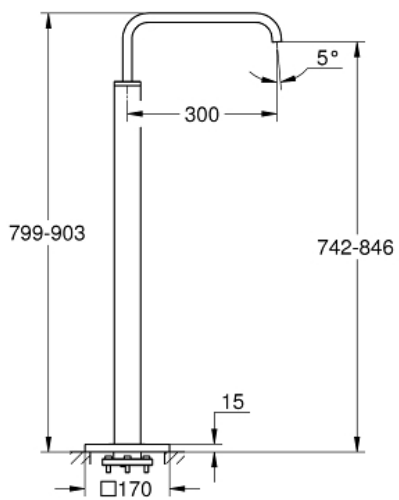

ALLURE
Bath spout, floor mounted
MODEL # 13218000

Pure Freude
an Wasser

GROHE

Product Description:

ALLURE

Bath spout, floor mounted

Standard Specification:

set for final installation for
45 984 001

without roughing-in-set

GROHE StarLight chrome finish

spout with mousseur

projection 300 mm

total height 910 mm

Color:

□ 13218000 Chrome