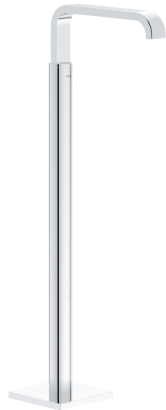

ALLURE
Bath spout, floor mounted
MODEL # 13218000

Pure Freude
an Wasser

GROHE

Product Description:

ALLURE

Bath spout, floor mounted

Standard Specification:

set for final installation for
45 984 001

without roughing-in-set

GROHE StarLight chrome finish

spout with mousseur

projection 300 mm

total height 910 mm

Color:

□ 13218000 Chrome