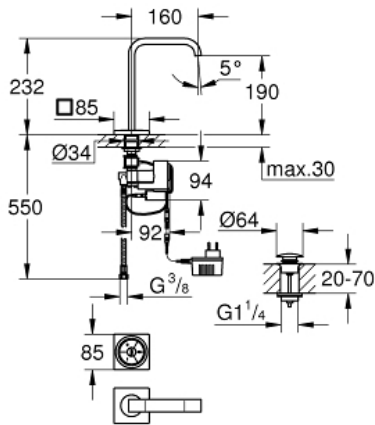

ALLURE F-DIGITAL  
Digital basin mixer L-Size  
MODEL # 36342000

Pure Freude  
an Wasser

GROHE

**Product Description:**

**ALLURE F-DIGITAL**  
Digital basin mixer  
L-Size

**Standard Specification:**

- includes digital mixing device
- monobloc installation
- Digital Controller - intuitive multifunctional operating unit
  - Wireless technology
  - Temperature and flow control
  - Pause-function
  - Memory function
  - LED ring
- digital mixing device
  - digitally controlled valve
  - integrated temperature sensor
- default setting configurable during installation
  - automatic safety shut-off after 60 sec.

**GROHE StarLight** chrome finish

**GROHE EcoJoy** technology for less water and perfect flow  
spout with mousseur

Push-open waste set 1 1/4"

flexible connection hoses

**requires built-in power supply 36 078 000**