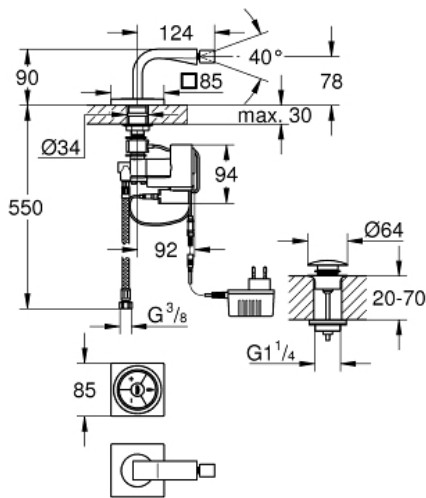

ALLURE F-DIGITAL Digital bidet mixer

MODEL # 36346000

Pure Freude
an Wasser

GROHE

Product Description:

ALLURE F-DIGITAL Digital bidet mixer

Standard Specification:

includes digital mixing device
monobloc installation

GROHE StarLight chrome finish

GROHE EcoJoy technology for less water and perfect flow
ball-joint mousseur

Push-open waste set 1 1/4"

flexible connection hoses

requires built-in power supply 36 078 000

Color: