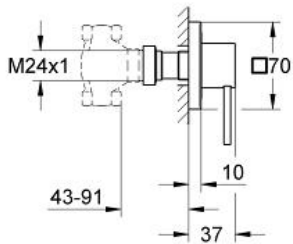

ALLURE  
Concealed stop-valve trim  
MODEL # 19384000

Pure Freude  
an Wasser

GROHE

**Product Description:**  
**ALLURE**  
**Concealed stop-valve trim**

**Standard Specification:**  
with lever handle  
set for final installation for  
**29 032 000**  
35 028 000  
installation depth adjustable  
43 - 91 mm  
metal escutcheon  
**without concealed body**  
**GROHE StarLight** chrome finish

**Color:**  
□ 19384000 Chrome