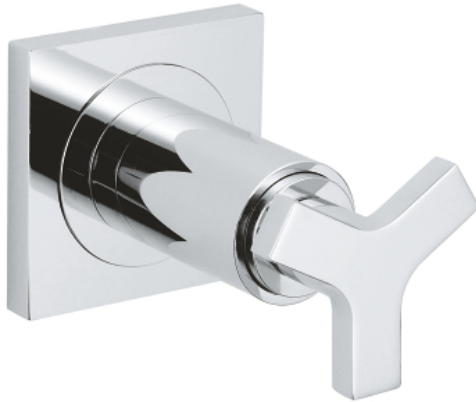

ALLURE
Concealed stop-valve trim
MODEL # 19334000

Pure Freude
an Wasser

GROHE

Product Description:
ALLURE
Concealed stop-valve trim

Standard Specification:
set for final installation for
35 028 000
for concealed valves, 1/2", 3/4"
installation depth adjustable
20-80 mm
escutcheon with screwable wall sealing
without concealed body
GROHE StarLight chrome finish

Color:
□ 19334000 Chrome