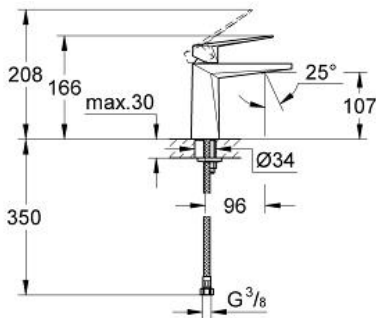

ALLURE BRILLIANT  
 Basin mixer 1/2" M-Size  
 MODEL # 23033000

Pure Freude  
 an Wasser

**Product Description:**  
 ALLURE BRILLIANT  
 Basin mixer 1/2"  
 M-Size

**Standard Specification:**  
 monobloc installation  
 28 mm ceramic cartridge  
 with **GROHE SilkMove**  
 temperature limiter  
**GROHE StarLight** chrome finish  
**GROHE EcoJoy** 5.0 l/min. flow limiter  
**GROHE QuickFix** installation system  
 spout with integrated mousseur  
 smooth body  
 flexible connection hoses  
**min. recommended pressure 1 bar**