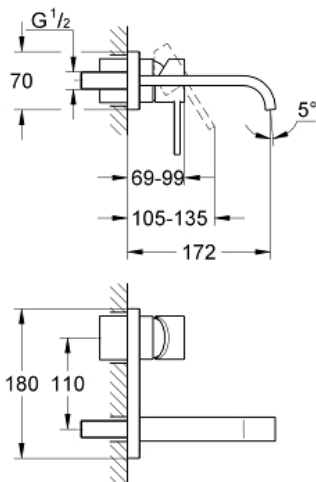

ALLURE
2-hole basin mixer S-Size
MODEL # 19309000

Pure Freude
an Wasser

GROHE

Product Description:

ALLURE
2-hole basin mixer
S-Size

Standard Specification:

wall or deck mounted
without concealed body
set for final installation for
33 769 000

with metal plate

GROHE StarLight chrome finish

flow limiter 8 l/min.

spout with mousseur

centre distance 110 mm

projection 172 mm

Color:

□ 19309000 Chrome