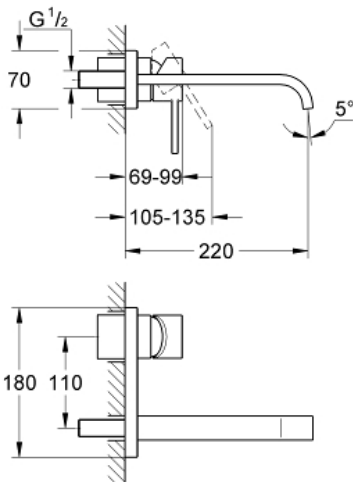

ALLURE
2-hole basin mixer M-Size
MODEL # 19386000

Pure Freude
an Wasser

Product Description:

ALLURE
2-hole basin mixer
M-Size

Standard Specification:

wall or deck mounted
without concealed body
set for final installation for
33 769 000
with metal plate
GROHE StarLight chrome finish
flow limiter 8 l/min.
spout with mousseur
projection 220 mm
min. recommended pressure 1 bar

Color:

□ 19386000 Chrome