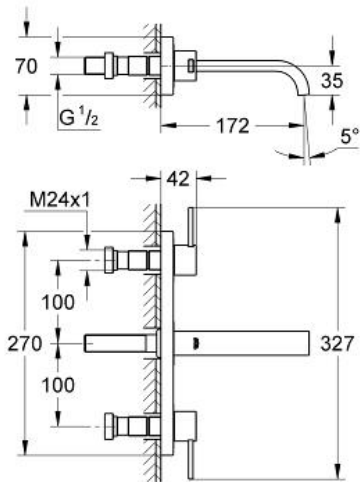

ALLURE
Three-hole basin mixer 1/2" S-Size
MODEL # 20189000

Pure Freude
an Wasser

GROHE

Product Description:

ALLURE
Three-hole basin mixer 1/2"
S-Size

Standard Specification:

wall or deck mounted, **without concealed body**
set for final installation for 29 025 000
with lever handles
with metal plate
valves hot/cold
with headparts 1/2" - 90°
GROHE StarLight chrome finish
flow limiter 8 l/min.
spout with mousseur
projection 172 mm,

Color:

□ 20189000 Chrome