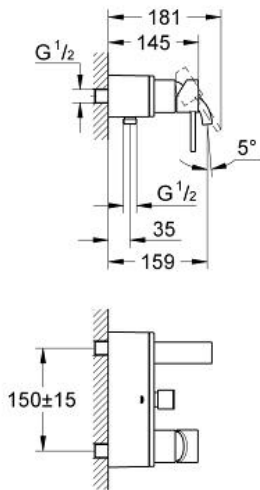

ALLURE  
Single-lever bath/shower mixer  
1/2"

MODEL # 32826000

Pure Freude  
an Wasser

**Product Description:**

**ALLURE**

Single-lever bath/shower mixer 1/2"

**Standard Specification:**

wall or deck mounted

**GROHE SilkMove** 46 mm ceramic cartridge

**GROHE StarLight** chrome finish

**GROHE QuickFix** system

adjustable flow rate limiter

automatic diverter: bath/shower

mousseur

integrated non-return valve

in the shower outlet 1/2"

flat wall installation with covered unions

protected against backflow

**Color:**

□ 32826000 Chrome