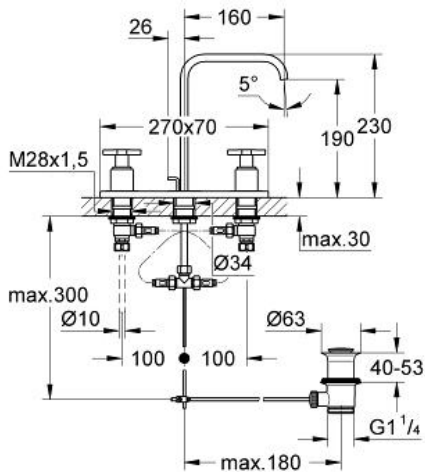

ALLURE
Three-hole basin mixer 1/2" M-
Size

MODEL # 20143000

Pure Freude
an Wasser

Product Description:

ALLURE
Three-hole basin mixer 1/2"
M-Size

Standard Specification:

with metal plate
GROHE StarLight chrome finish
ceramic headpart 1/2", 180°
flow limiter 8 l/min.
spout with mousseur
pop-up waste set 1 1/4"
pressure-proof, flexible connection hoses
between spout and side valves