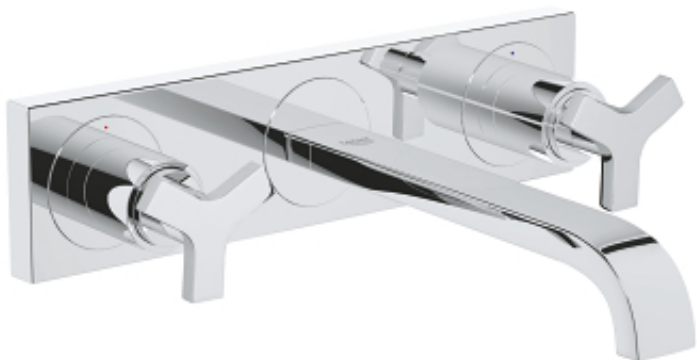

ALLURE  
Three-hole basin mixer 1/2" M-  
Size

MODEL # 20192000

Pure Freude  
an Wasser

GROHE

**Product Description:**

**ALLURE**  
Three-hole basin mixer 1/2"  
M-Size

**Standard Specification:**

wall or deck mounted  
**without concealed body**  
set for final installation for  
32 706 000  
with metal plate  
valves hot/cold  
with headparts 1/2" - 180°  
**GROHE StarLight** chrome finish  
flow limiter 8 l/min.  
spout with mousseur  
projection 220 mm

**Color:**

□ 20192000 Chrome