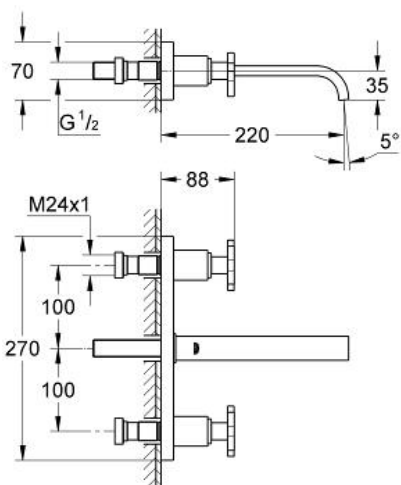

ALLURE  
Three-hole basin mixer 1/2" M-  
Size

MODEL # 20192000

Pure Freude  
an Wasser

GROHE

**Product Description:**

**ALLURE**  
Three-hole basin mixer 1/2"  
M-Size

**Standard Specification:**

wall or deck mounted  
**without concealed body**  
set for final installation for  
32 706 000  
with metal plate  
valves hot/cold  
with headparts 1/2" - 180°  
**GROHE StarLight** chrome finish  
flow limiter 8 l/min.  
spout with mousseur  
projection 220 mm