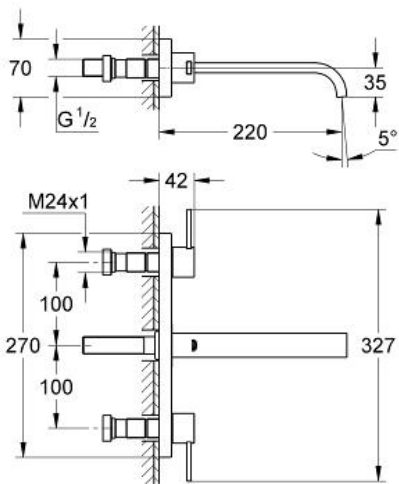

ALLURE  
Three-hole basin mixer 1/2" M-  
Size

MODEL # 20193000

Pure Freude  
an Wasser

GROHE

**Product Description:**

**ALLURE**

**Three-hole basin mixer 1/2"**

**M-Size**

**Standard Specification:**

wall or deck mounted

**without concealed body**

set for final installation for

29 025 000

with lever handles

with metal plate

valves hot/cold

with headparts 1/2" - 90°

**GROHE StarLight** chrome finish

flow limiter 8 l/min.

spout with mousseur

projection 220 mm

**Color:**

□ 20193000 Chrome