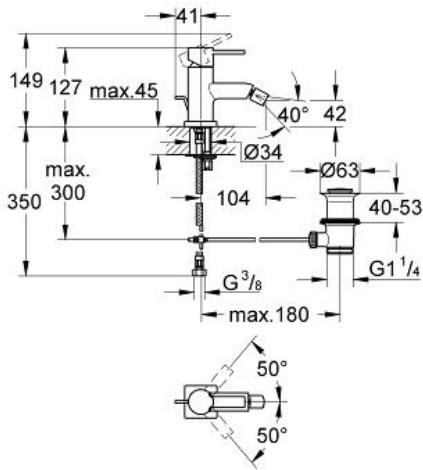

ALLURE
 Bidet mixer 1/2" M-Size
 MODEL # 32147000

Pure Freude
 an Wasser

Product Description:

ALLURE
 Bidet mixer 1/2"
 M-Size

Standard Specification:

monobloc installation
 28 mm ceramic cartridge
 with **GROHE SilkMove**
GROHE StarLight chrome finish
 rapid installation system
 ball-joint mousseur
 pop-up waste set 1 1/4"
 flexible connection hoses

Color:

□ 32147000 Chrome