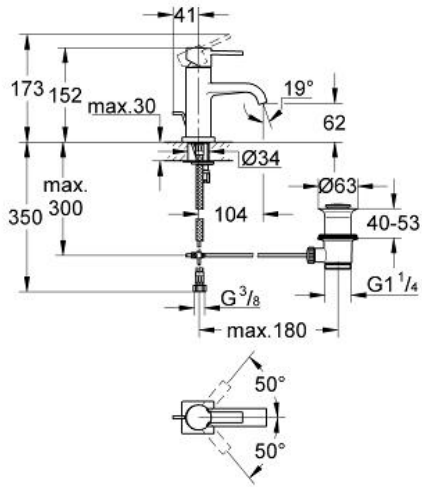

ALLURE  
 Basin mixer 1/2" M-Size  
 MODEL # 32757000

Pure Freude  
 an Wasser

**Product Description:**

**ALLURE**  
 Basin mixer 1/2"  
 M-Size

**Standard Specification:**

monobloc installation  
 28 mm ceramic cartridge  
 with **GROHE SilkMove**  
**GROHE StarLight** chrome finish  
 GROHE EcoJoy 6.0 l/min. flow limiter  
 rapid installation system  
 mousseur  
 pop-up waste set 1 1/4"  
 flexible connection hoses

**Color:**

□ 32757000 Chrome