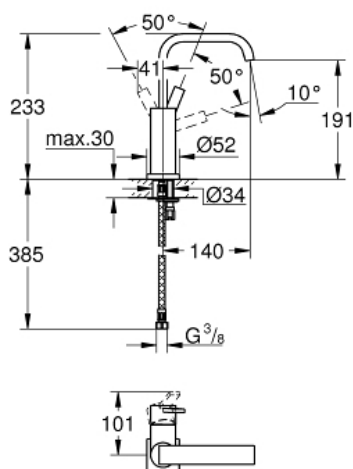

ALLURE
Single-lever basin mixer 1/2" L-Size
MODEL # 23076000

Pure Freude
an Wasser

GROHE

Product Description:

ALLURE
Single-lever basin mixer 1/2"
L-Size

Standard Specification:

monobloc installation
28 mm ceramic cartridge
with **GROHE SilkMove**
GROHE StarLight chrome finish
GROHE EcoJoy 6.0 l/min. flow limiter
rapid installation system
mousseur
U spout
without lift rod and without pop up waste
flexible connection hoses

Color:

□ 23076000 Chrome